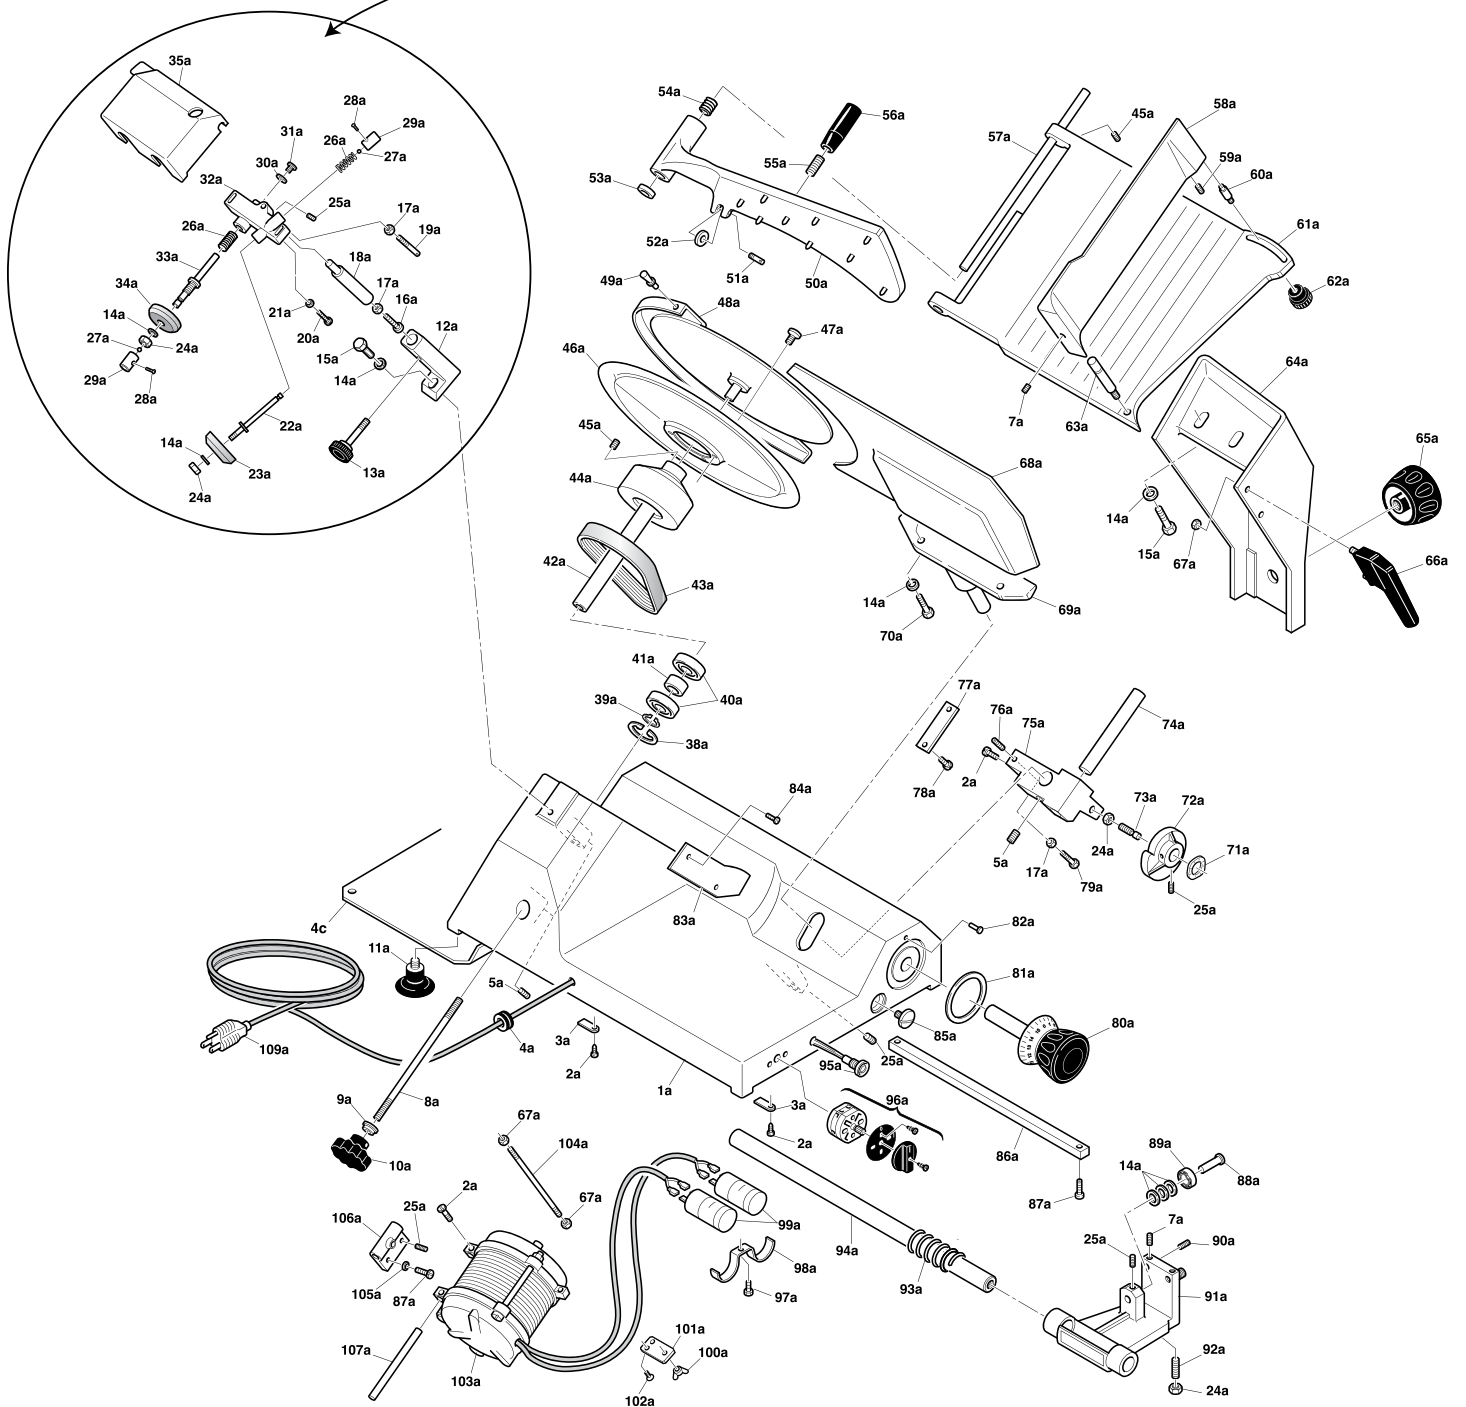

Parts Breakdown

Model MS-IT-0350-L 13637

Sold Complete

Parts Breakdown

Model MS-IT-0350-L 13637

Item No.	Description	Position	Item No.	Description	Position	Item No.	Description	Position
15204	Housing for 13637	A1	34771	Clip for 13637	A39	34805	Set Screw for 13637	A76
34736	Screw for 13637	A2	34772	Bearing for 13637	A40	34806	Cam Plate for 13637	A77
34737	Stop Plate for 13637	A3	15206	Bearing Spacer for 13637	A41	34807	Screw for 13637	A78
34738	Strain Relief for 13637	A4	34773	Bearing and Shaft for 13637	A42	34808	Screw TC for 13637	A79
34739	Set Screw for 13637	A5	34774	Belt TB2-380x12 for 13637	A43	34809	Index Knob for 13637	A80
34740	Bushing for 13637	A6	34775	Spindle Pulley for 13637	A44	34810	White Bushing for 13637	A81
34741	Set Screw for 13637	A7	34776	Set Screw for 13637	A45	34811	Copper Rivet for 13637	A82
15205	Tie Rod for 13637	A8	13599	Blade 350x57x4x280 for 13637	A46	34812	Meat Deflector for 13637	A83
34742	Nut for 13637	A9	34778	Screw for 13637	A47	34813	Deflector Screw for 13637	A84
34743	Tie Rod Knob for 13637	A10	34779	Blade Shield for 13637	A48	34814	Screw Chrome for 13637	A85
34744	Foot for 13637	A11	34780	Thumb Screw for 13637	A49	21657	Carriage Rail for 13637	A86
34745	Sharpener Support Bracket for 13637	A12	34781	Meat Grip for 13637	A50	34815	Screw TC for 13637	A87
34746	Sharpener Tie Rod for 13637	A13	34782	Set Screw for 13637	A51	34816	Pin for 13637	A88
34747	Washer for 13637	A14	34783	Washer PVC for 13637	A52	21658	Bearing for 13637	A89
34748	Screw TE for 13637	A15	34784	Rubber Washer for 13637	A53	34817	Set Screw for 13637	A90
34749	Screw TC for 13637	A16	34785	Meat Grip Spring for 13637	A54	15209	Carriage Support for 13637	A91
34750	Washer for 13637	A17	34786	Meat Grip Handle Screw for 13637	A55	34818	Set Screw PVC for 13637	A92
34751	Sharpener Support Pin for 13637	A18	34787	Meat Grip Handle for 13637	A56	34819	Slide Bar Spring for 13637	A93
34752	Sharpener Screw for 13637	A19	34788	Meat Grip Support Shaft for 13637	A57	34820	Carriage Slide Bar for 13637	A94
34753	Screw TC for 13637	A20	34789	Meat Tray Adjustment Plate for 13637	A58	34821	Indicator Light for 13637	A95
34754	Washer for 13637	A21	34790	Set Screw for 13637	A59	34822	Switch - On / Off for 13637	A96
34755	Sharpener Pin for 13637	A22	34791	Set Screw for 13637	A60	34823	Screw TC for 13637	A97
18016	Omcan G Stone 50x08x06 for 13637	A23	37448	Meat Tray for 13637	A61	34824	Capacitor Bracket for 13637	A98
34757	Nut for 13637	A24	34792	Meat Tray Knob for 13637	A62	15210	Capacitor for 13637	A99
34758	Set Screw for 13637	A25	34793	Pin for 13637	A63	34825	Wing Nut for 13637	A100
34759	Sharpener Spring for 13637	A26	34794	Meat Tray Support Arm for 13637	A64	34826	Motor Bracket for 13637	A101
34760	Ball Bearing for 13637	A27	34795	Carriage Knob for 13637	A65	34827	Screw for 13637	A102
34761	Screw for 13637	A28	15207	Carriage Handle for 13637	A66	34828	Motor for 13637	A103
34762	Sharpener Push Button for 13637	A29	34796	Nut for 13637	A67	31235	Adjustment Rod for 13637	A104
34763	Washer for 13637	A30	34797	Guide Plate for 13637	A68	34829	Washer for 13637	A105
34764	Screw TC for 13637	A31	34798	Guide Plate Support for 13637	A69	34830	Hinge for 13637	A106
34765	Sharpener Body for 13637	A32	34799	Screw TE for 13637	A70	34831	Motor Support Shaft for 13637	A107
34766	Sharpener Pin for 13637	A33	34800	Wavy Washer for 13637	A71	14859	Power Cord for 13637	A109
33032	45x9x6 Sharpening Stone for 13637	A34	34801	Cam for 13637	A72	37449	Bottom Cover for 13637	C4
34768	Sharpener Cover for 13637	A35	34802	Set Screw - Capped for 13637	A73	15211	Complete Pulley Assy. for 13637	
34769	Small Bushing for 13637	A37	15208	Guide Plate Pin for 13637	A74	34804	Complete Cam Assy. for 13637	
34770	Clip for 13637	A38	34803	Cam Guide for 13637	A75	15212	Complete Sharpening Assy. for 13637	